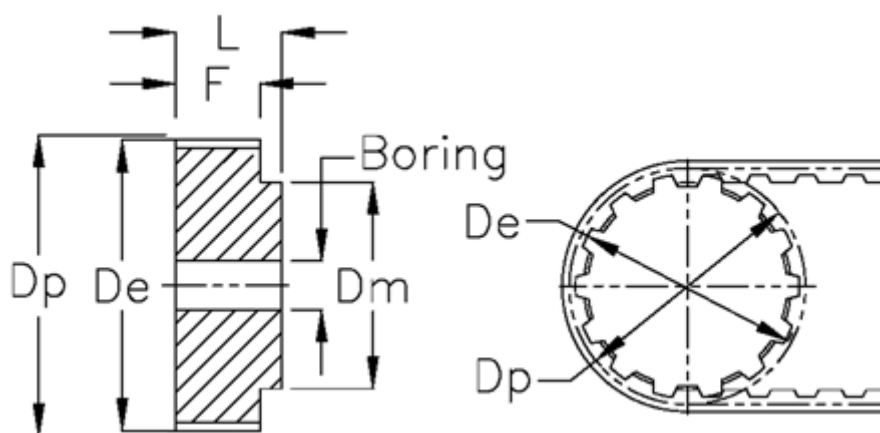

Article number: 604140072015

Description: Timing belt pulley with hub
HTD 72 3M 15

Measures

Bore	= 8	Weight = 0.212
De	= 67.99	Width = 15
Dm	= 33	
Dp	= 68.75	
F	= 20	
L	= 30	
Tooth number	= 72	
Type	= 3M	